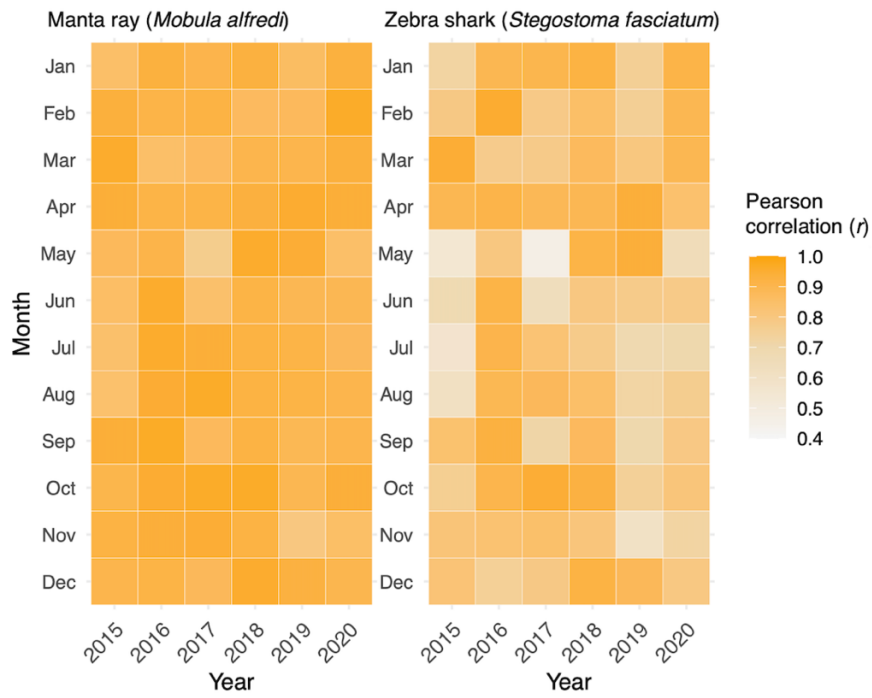

Figure S1. Pearson's correlation coefficients (r) evaluating collinearity between species thermal habitat predictions created using satellite-observed and modelled sea surface temperature data for the period 2015–2020. Pearson correlation values are consistently high, ranging between 0.77 for manta ray thermal habitat predictions and 0.97 and between 0.47 and 0.95 for zebra shark thermal habitat predictions.